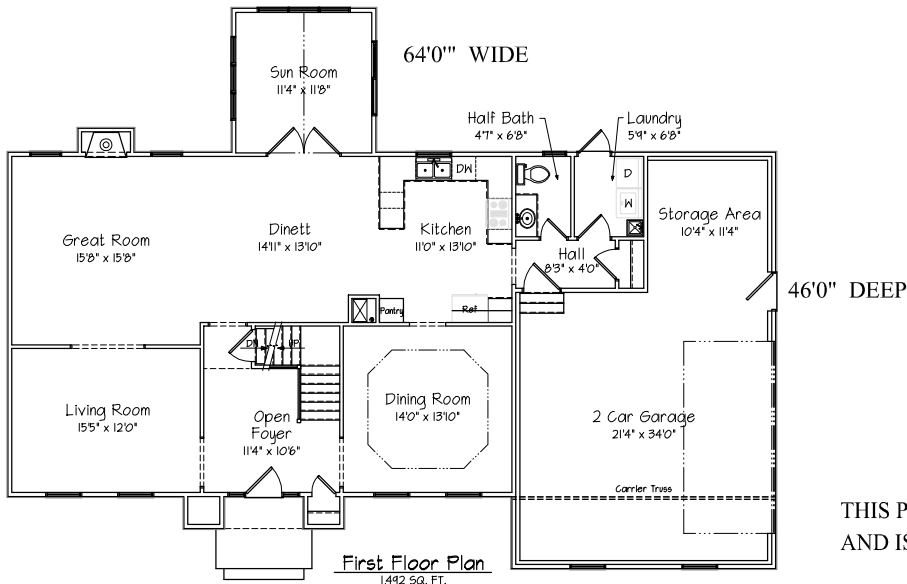

FRONT ELEVATION IS ARTIST'S CONCEPTION

The Wellington

2559 Total Sq. Ft. of Living Space

ROOM SIZES ARE APPROXIMATE!
THIS PLAN IS FOR REFERENCE ONLY
AND IS NOT PART OF ANY LEGAL CONTRACT!