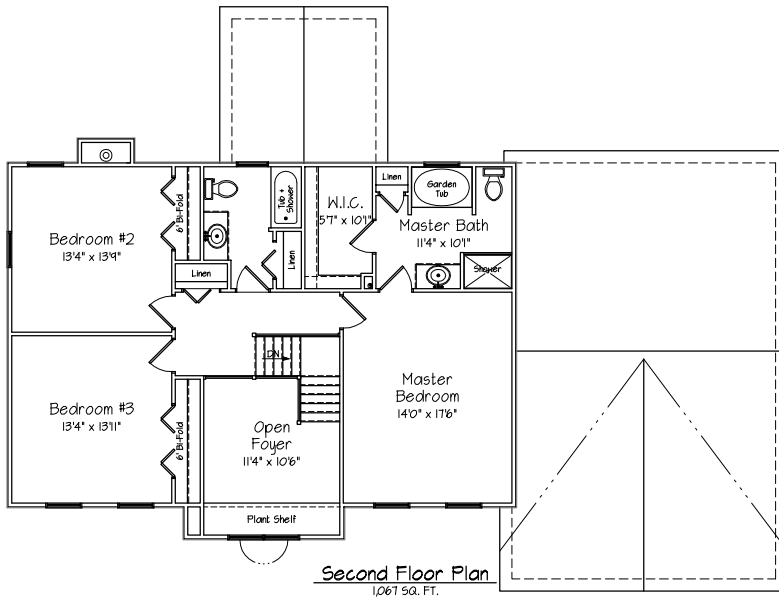

FRONT ELEVATION IS ARTIST'S CONCEPTION

The Wellington

2559 Total Sq. Ft. of Living Space

ROOM SIZES ARE APPROXIMATE!
THIS PLAN IS FOR REFERENCE ONLY
AND IS NOT PART OF ANY LEGAL CONTRACT!