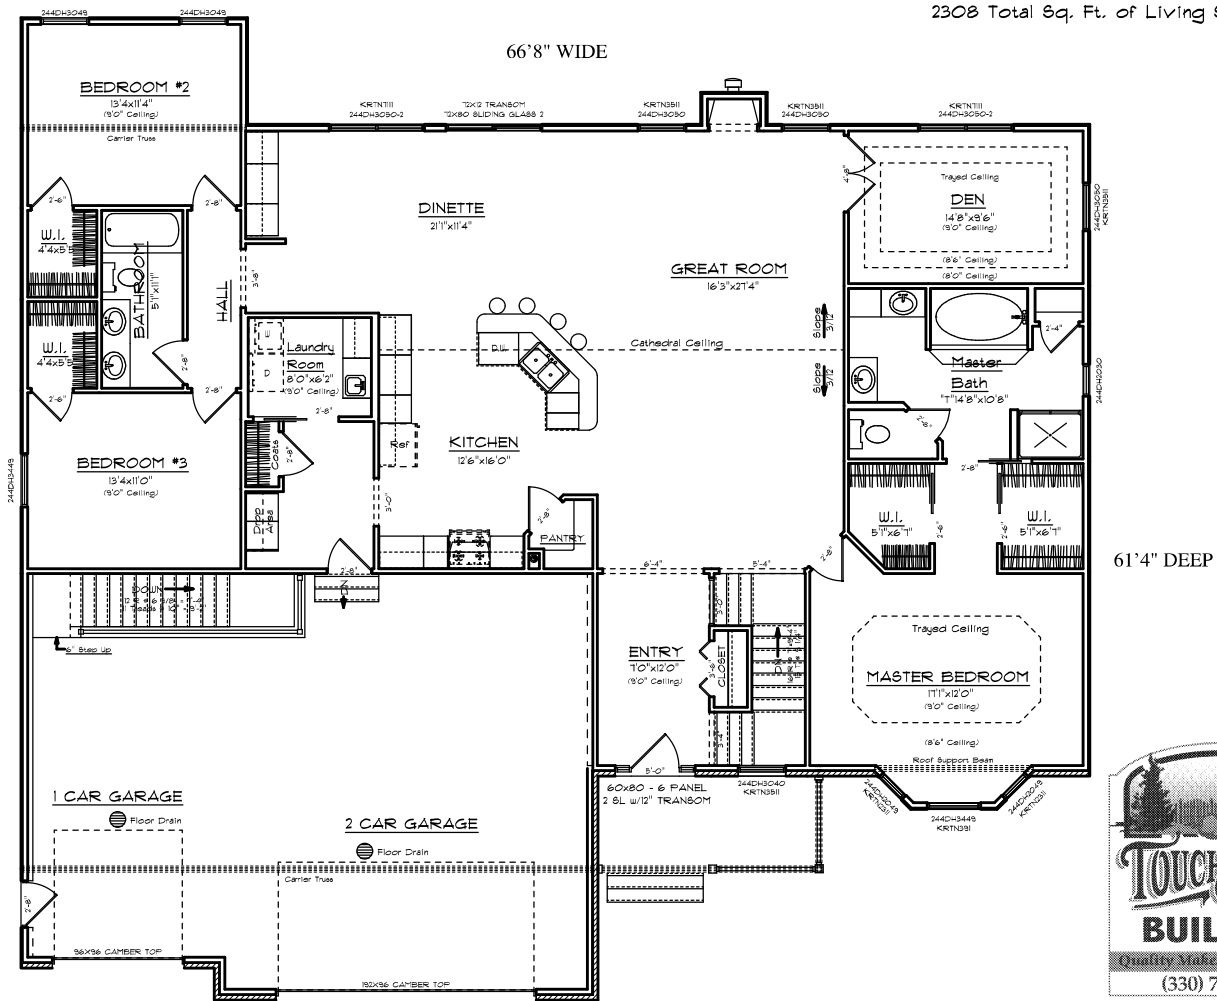

Front Elevation

Front Elevation Is Artist's Conception

The Jefferson

2308 Total Sq. Ft. of Living Space

Floor Plan

2308 SQ FT

ROOM SIZES ARE APPROXIMATE!

THIS PLAN IS FOR REFERENCE ONLY
AND IS NOT PART OF ANY CONTRACT!