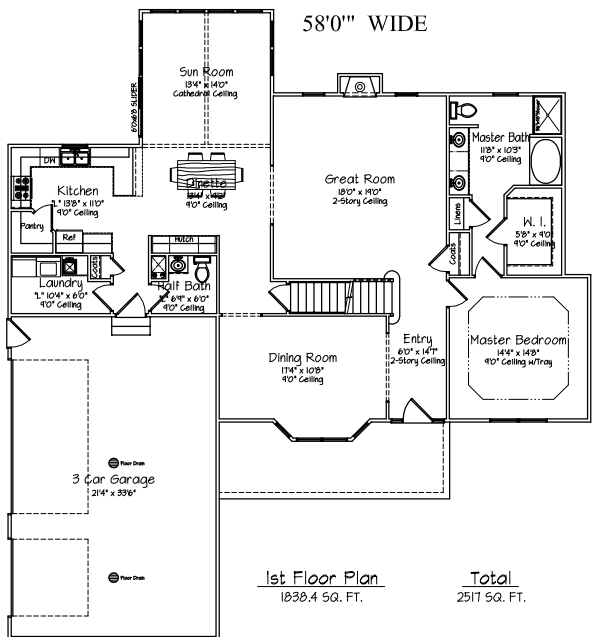

FRONT ELEVATION IS ARTIST'S CONCEPTION

The Georgetown

2517 Total Sq. Ft. of Living Space

65'7" DEEP

ROOM SIZES ARE APPROXIMATE!

THIS PLAN IS FOR REFERENCE ONLY
AND IS NOT PART OF ANY LEGAL CONTRACT!