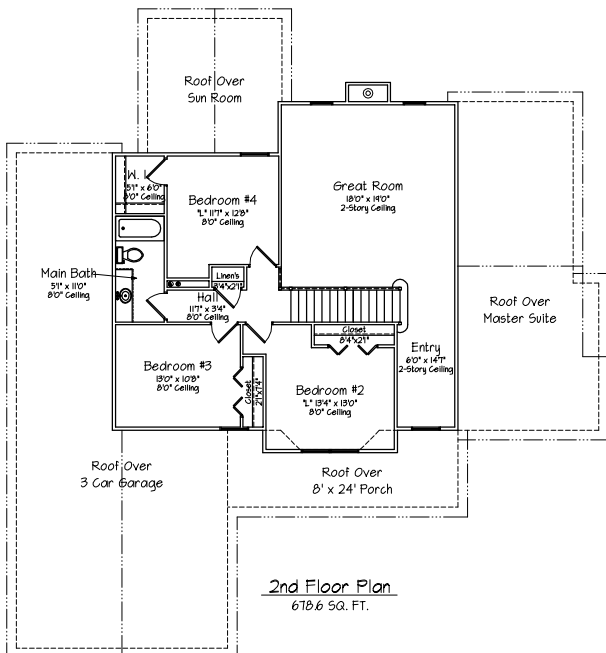

FRONT ELEVATION IS ARTIST'S CONCEPTION

The Georgetown

2517 Total Sq. Ft. of Living Space

65'7" DEEP

ROOM SIZES ARE APPROXIMATE!

THIS PLAN IS FOR REFERENCE ONLY
AND IS NOT PART OF ANY LEGAL CONTRACT!