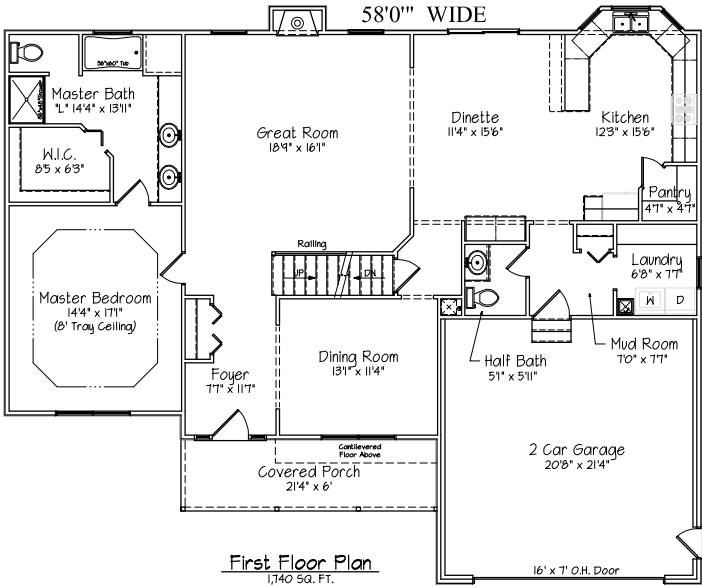

FRONT ELEVATION IS ARTIST'S CONCEPTION

The Brampton II

2516 Total Sq. Ft. of Living Space

58'0" WIDE

46'0" DEEP

ROOM SIZES ARE APPROXIMATE!

THIS PLAN IS FOR REFERENCE ONLY
AND IS NOT PART OF ANY LEGAL CONTRACT!