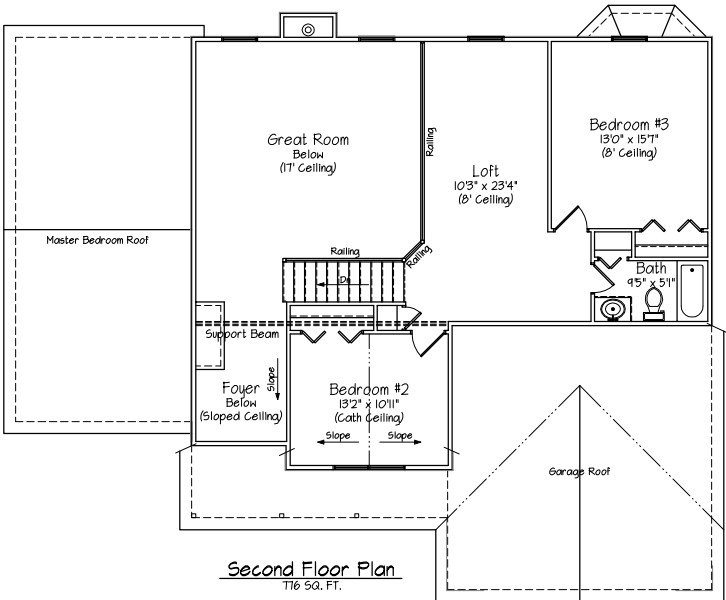

FRONT ELEVATION IS ARTIST'S CONCEPTION

The Brampton II

2516 Total Sq. Ft. of Living Space

58'0" WIDE

46'0" DEEP

ROOM SIZES ARE APPROXIMATE!

THIS PLAN IS FOR REFERENCE ONLY
AND IS NOT PART OF ANY LEGAL CONTRACT!